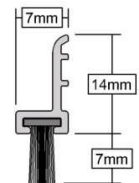

WESSEX INTUMESCENT SUPPLIES LTD

Unit 22, Regent Trade Park, Barwell Lane, Gosport, Hants. PO13 0EQ

Fire, Draught, Weather & Acoustic Seals
Conservatory Roof Glazing Systems

Tel: 01329 221111 Fax: 01329 221122

Email: sales@wis-ltd.com

Website: www.wis-ltd.com

DOOR/WINDOW SURROUND SEALS

Aluminium Door Surround Seal

Heavy duty, screw fixed door surround seal, suitable for inward opening doors.

Provides excellent performance under severe weather conditions, the rubber strips bridge the gap between the door and the frame. Wind pressure increases the efficiency of the system by forcing the blade tighter onto the door face. The slotted fixing holes allow for easy adjustment when fitting. The seal is quick & easy to fit, can also be used as a 'cold smoke seal'.

Suitable for domestic and commercial use. Supplied in 5m door kits in aluminium or gold finish.

PVC Door/Window Surround Seal

Lightweight PVC, pin fixed door/window surround seal, suitable for inward opening doors, outward opening windows and sliding sash windows, can also be used as a 'cold smoke seal'.

PVC holder contains a polypropylene brush pile.

White holder has White pile – Brown holder has Brown pile

Suitable for domestic and commercial use. Supplied in 5m kits

PVC Box Brushpile Door/Window Seal

A rigid PVC rectangular carrier with a brushpile seal. Carrier incorporates a flexible integral secondary seal. For use on sliding sash, casement and pivot windows, internal doors, loft hatch openings, etc, ideal for curved arches, can also be used as a 'cold smoke seal'.

Polypropylene pile with central membrane fitted to an extruded upvc carrier with integral nitrile fin. Carrier has pre-punched 150mm centre fixing holes.

Supplied in 2030mm lengths in White only with White pile.