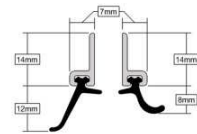

Suitable for domestic and commercial use. Supplied in 5m door kits in aluminium or gold finish.

PVC Door/Window Surround Seal

Lightweight PVC, pin fixed door/window surround seal, suitable for inward opening doors, outward opening windows and sliding sash windows, can also be used as a 'cold smoke seal'.