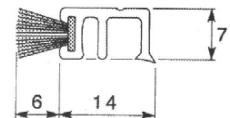

PVC holder contains a polypropylene brush pile.

White holder has White pile – Brown holder has Brown pile

Suitable for domestic and commercial use. Supplied in 5m kits

Polypropylene pile with central membrane fitted to an extruded upvc carrier with integral nitrile fin. Carrier has pre-punched 150mm centre fixing holes.

Supplied in 2030mm lengths in White only with White pile.