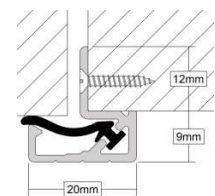

Suitable for domestic and commercial use. Stops, rain, draughts, noise, smoke, dust, dirt, snow and leaves.

Aluminium construction, available in natural or gold finish, white or brown powder coated in 2100mm lengths